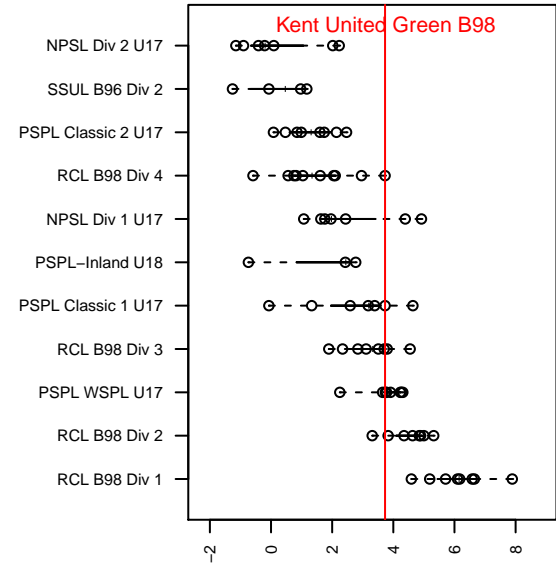

**attack and defense rating
relative to others at age
and all opponents in last 13 months**