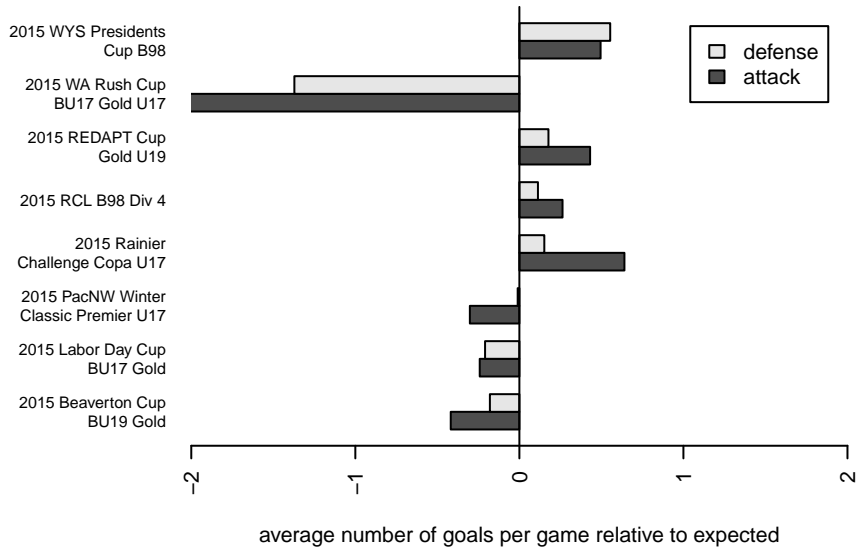

Performance relative to 13 month average