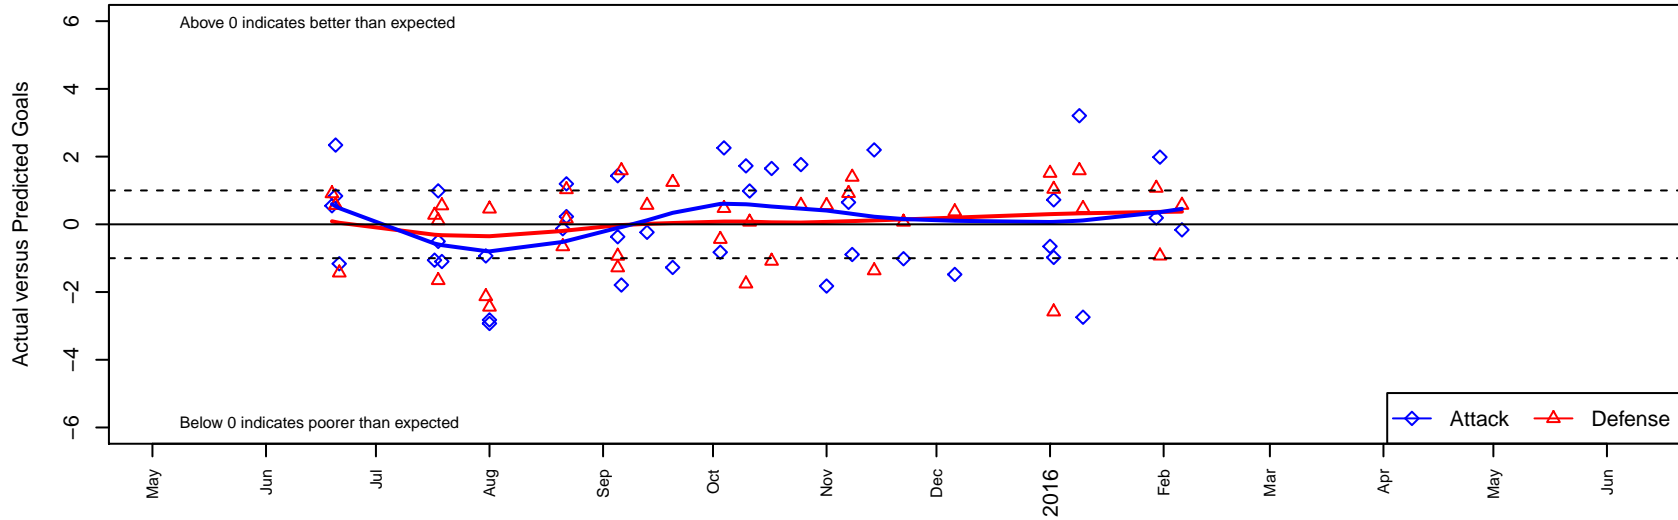

Kent United Green B98

Kent United
 Kent, WA
 B98 total strength=1622
 attack=22.18 defense=13.47
 fall league = RCL B98 Div 4

alt names used:
 Kent United B98 Green
 KENT UNITED B98 GREEN (WA)
 Kent United B98 Green
 Kent United B98 Green
 Kent United B98 Green
 Kent United B98 Green

Venues played:
 2015 Rainier Challenge Copa U17
 2015 Beaverton Cup BU19 Gold
 2015 WA Rush Cup BU17 Gold U17
 2015 REDAPT Cup Gold U19
 2015 Labor Day Cup BU17 Gold
 2015 RCL B98 Div 4
 2015 PacNW Winter Classic Premier U17
 2015 WYS Presidents Cup B98

Kent United Green B98
 Dots are actual minus expected GF (blue circles) and GA (red triangles).
 Blue line is smoothed change in attack strength. Red is smoothed change in defense strength.

**attack and defense variance (black dot)
relative to other teams
and top 10 in region**