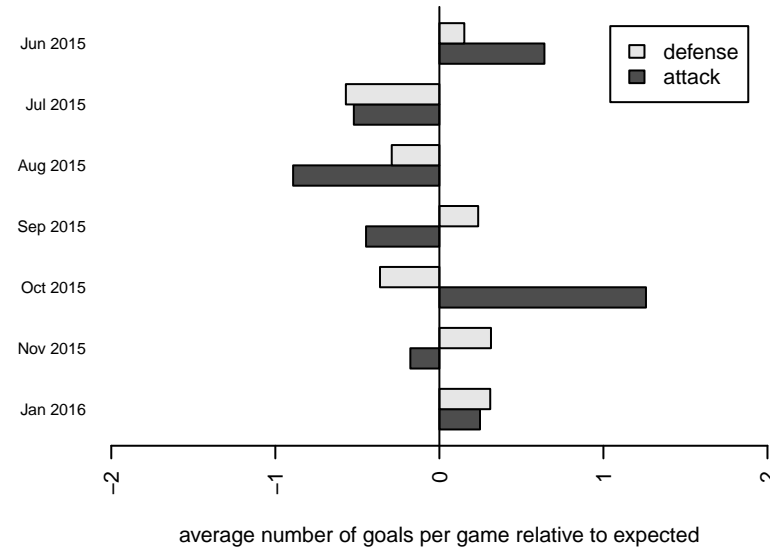

Performance relative to 13 month average